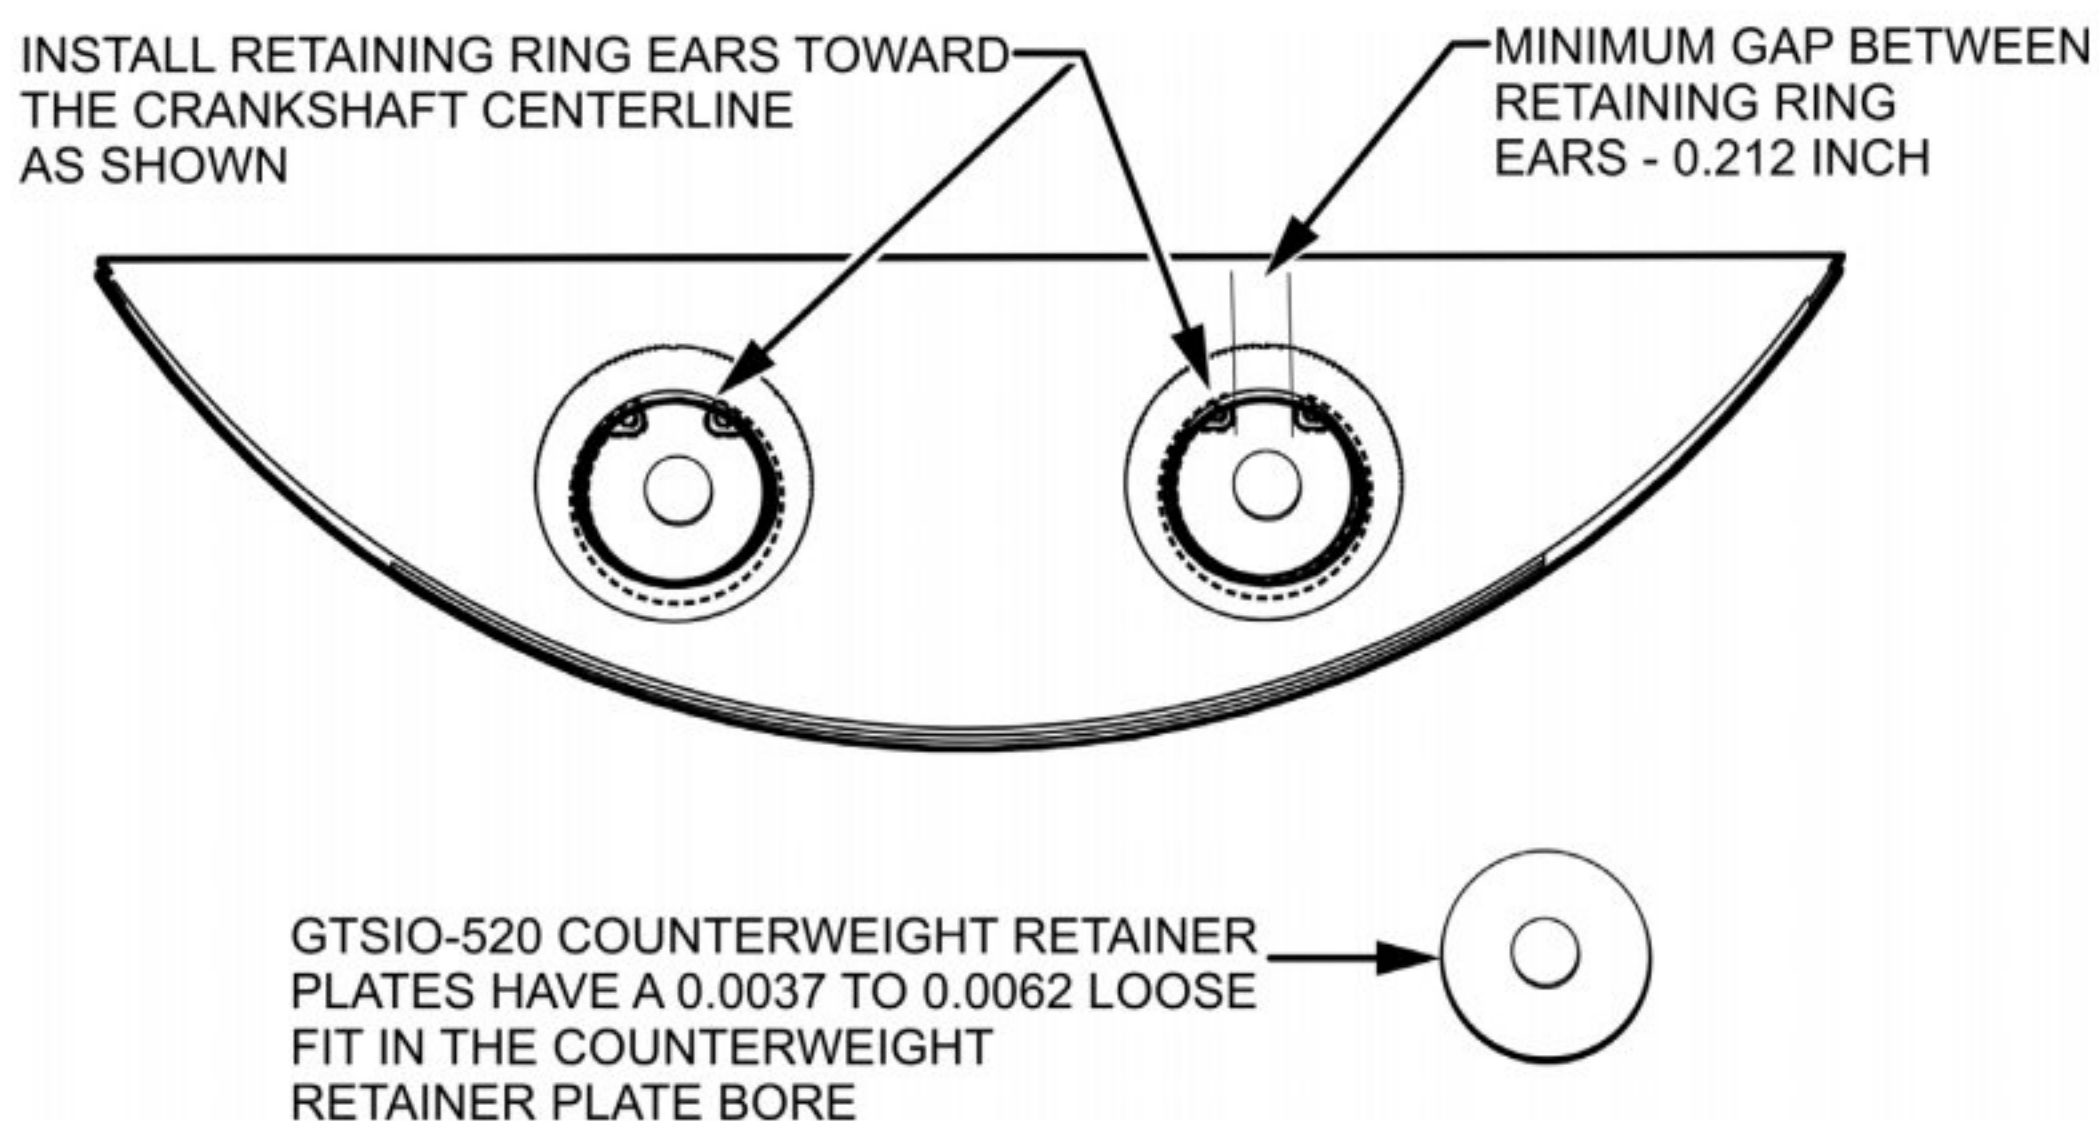

Figure 3. Counterweight Inspection
(Applicable to GTSIO-520 Only)