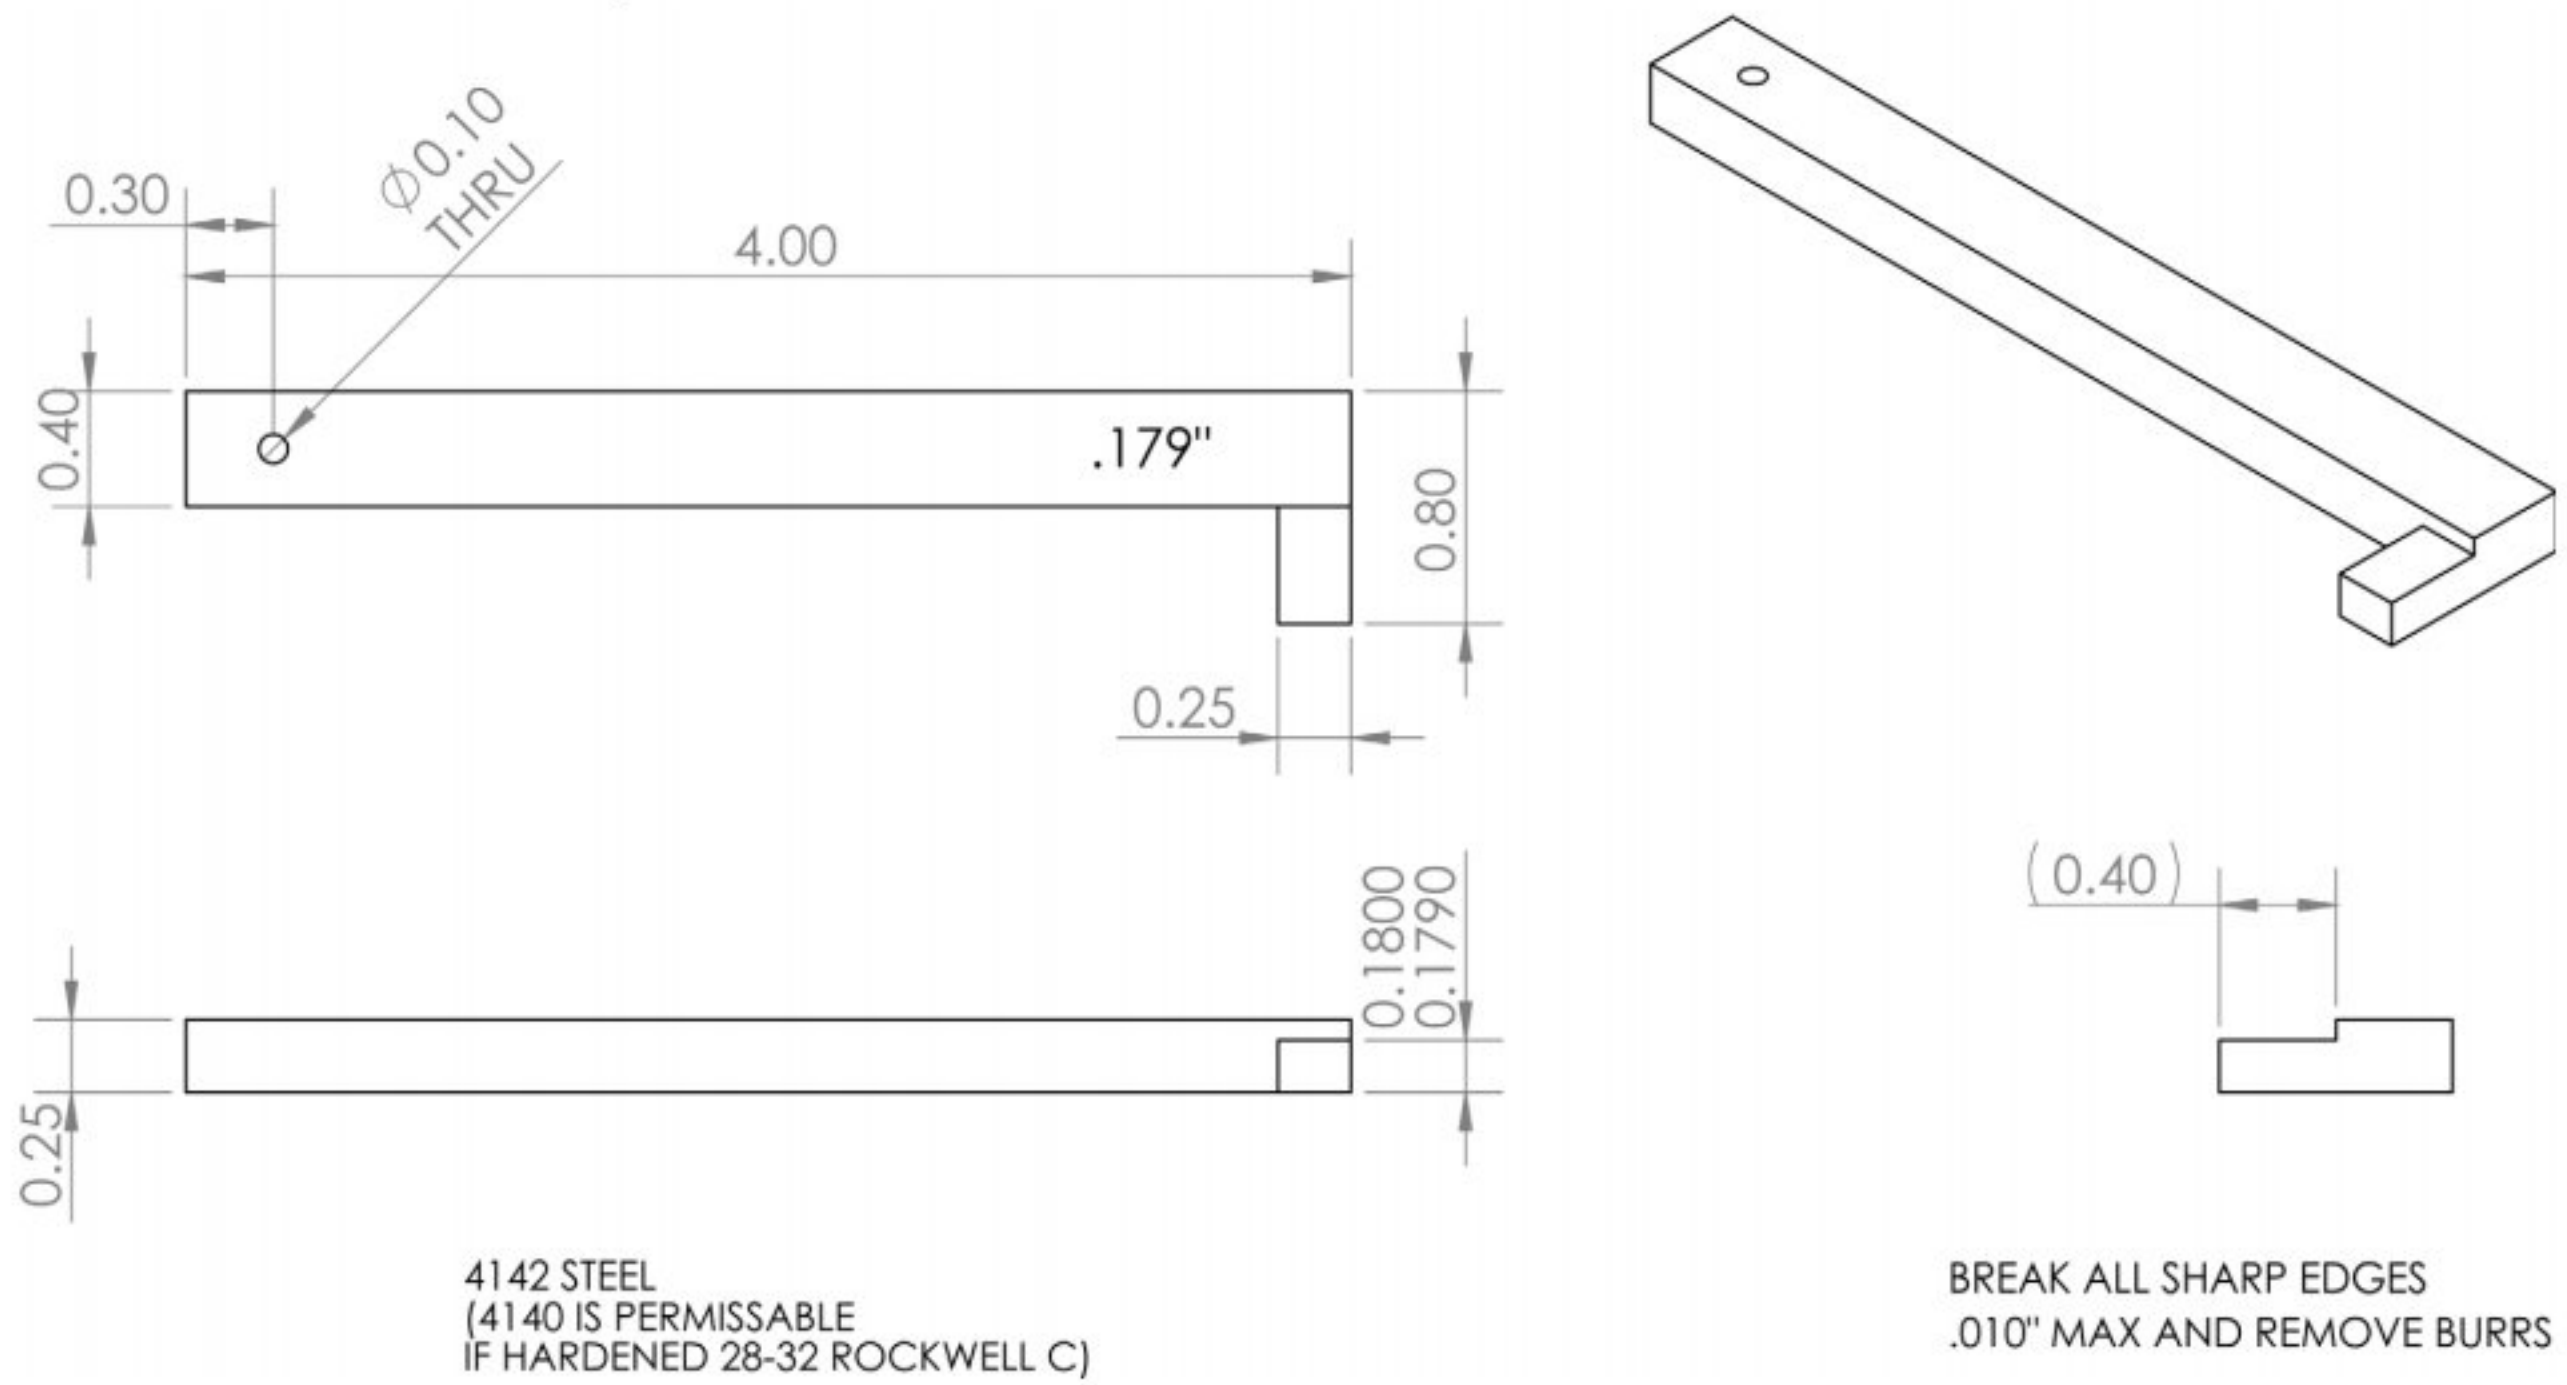

IV. TOOL DRAWINGS

Figure 4. 0.179 Inch Gage (470, IO520, L/T5IO-520, and 550 Series Engines Only)

Figure 5. 0.212 Inch Gage (IO/LTSIO/TSIO-360 and GTSIO-520 Series Engines Only)

V. WARRANTY

The actions required to comply with this Service Document are covered, up to the Eligible Allowance provided for reimbursement, as shown below. Standard warranty practices apply. Visit the Continental web site at www.continental.aero to obtain copies of Continental Warranty Policies.